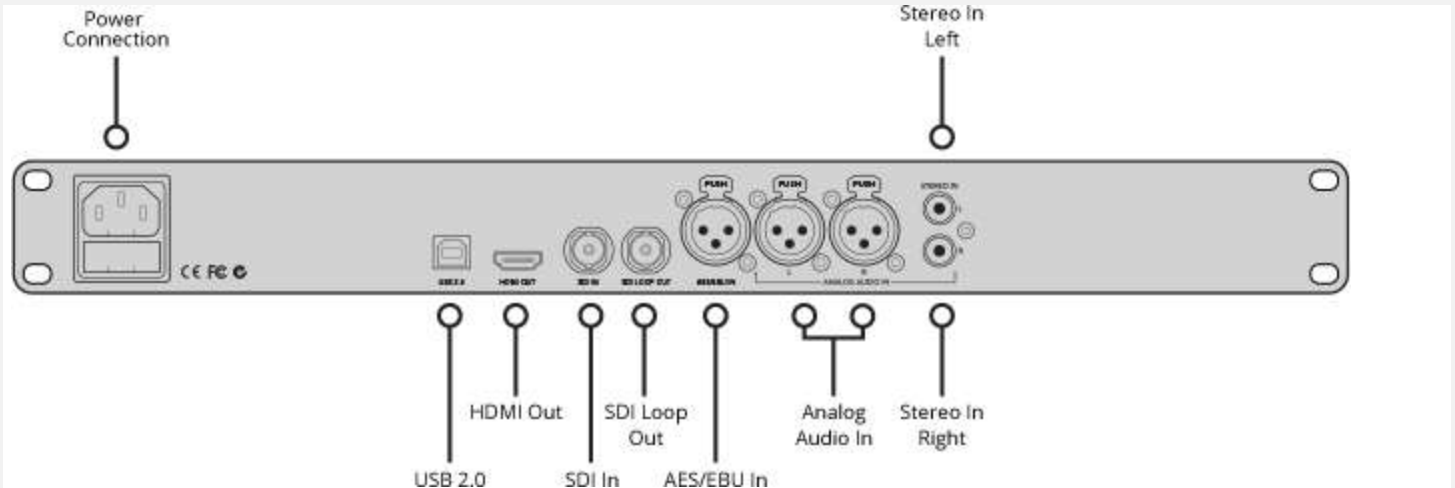

HDMI Audio Output

8 Channels embedded in SD, HD and 4K.

Metering

2 x 27 RGB segment LED VU meters.

Modes

Pushbutton interface allows for input selection, channel selection, independent left and right audio, mute and volume control with scroll wheel.