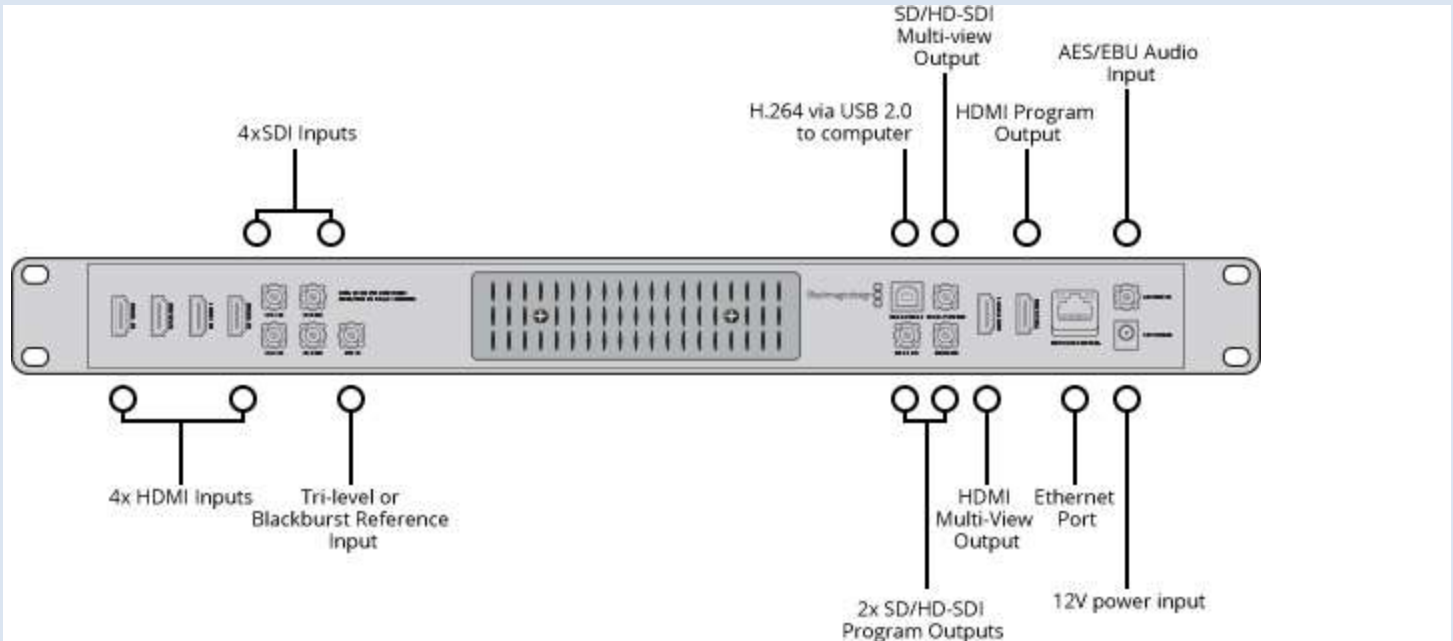

## Outputs per Multi-View

1 x HD-SDI and 1 x HDMI

## Control Panel Connection

Ethernet supports 10/100/1000 BaseT. Allows direct connection between panel and chassis, or via network.